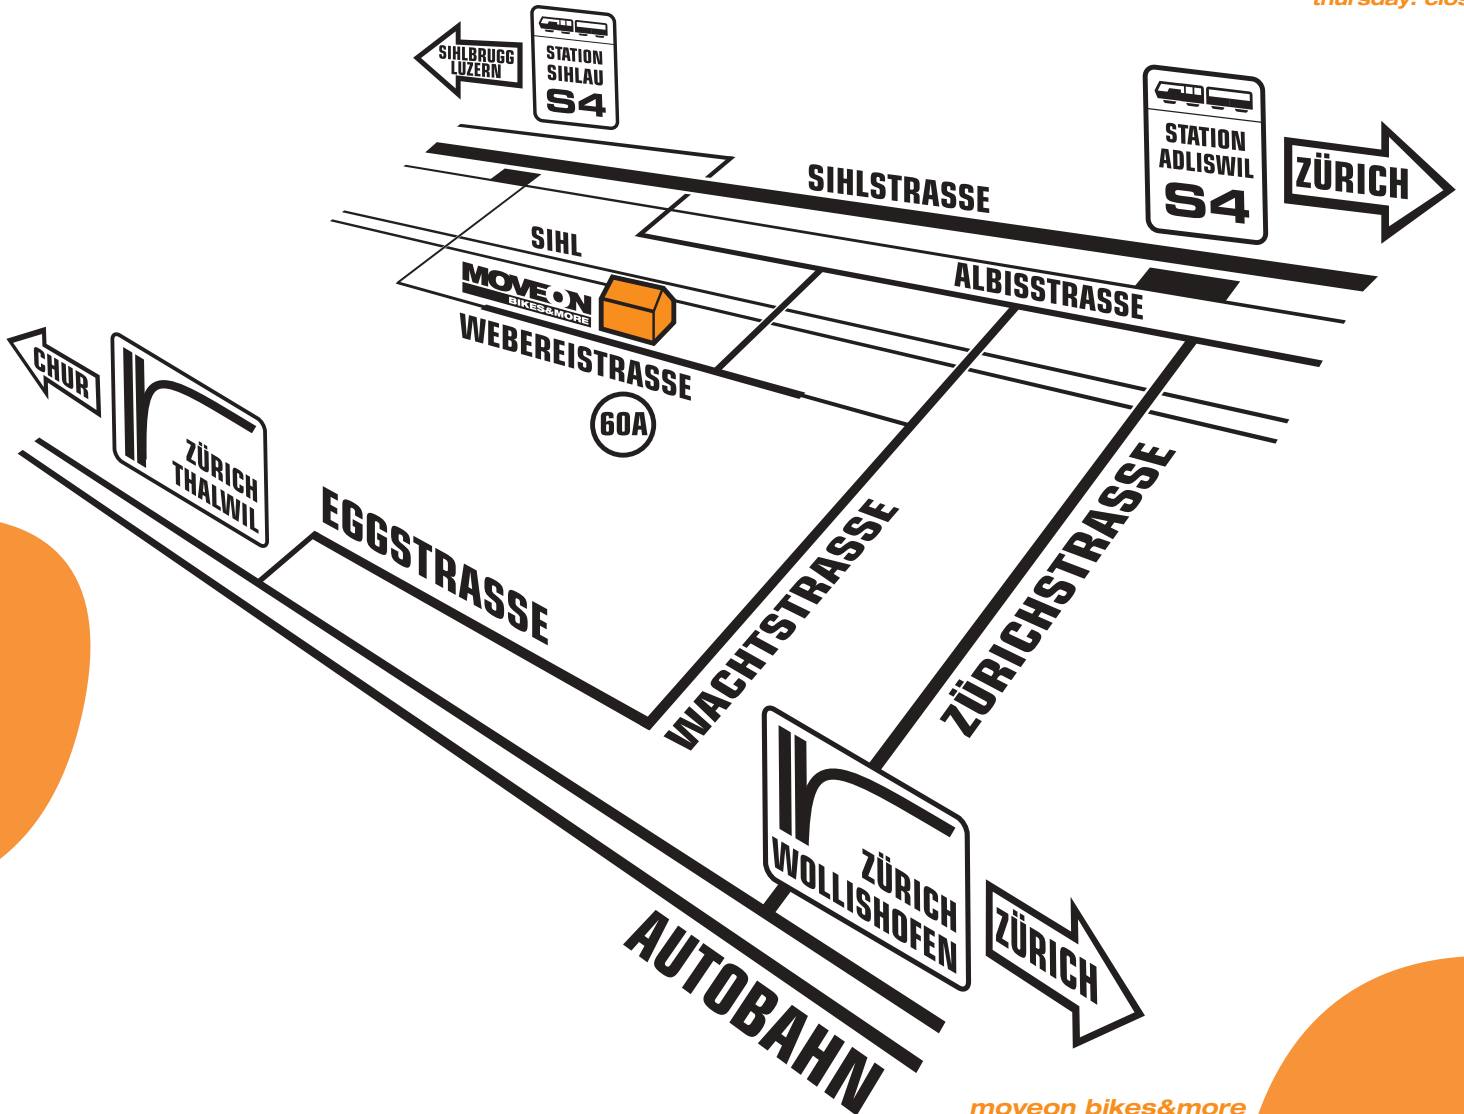

Situationsplan

monday to wednesday and friday:
9.00 am - 12.30 pm, 3.00 pm - 8.00 pm
saturday: 9.00 am - 4.00 pm
thursday: closed

moveon bikes&more
webereistrasse 60a
8134 adliswil
+41 (0)44 709 18 18
mail@moveon.ch